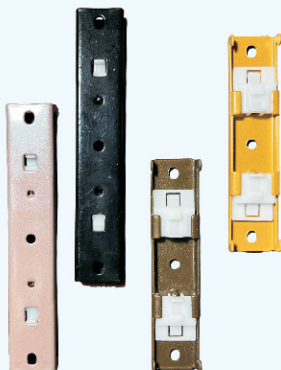

Wall Bracket

Double Ceiling

Double Wall

ultima Track

Electrophoresis
Colour
Coating

Rose Gold

Ivory

Mate Black

Champagne

Gold

850gm/15 Ft

Deluxe Runner

Deluxe End Cap (Metal)

Ceiling Bracket

Wall Bracket

Double Ceiling

Double Wall

FLEXI TRACK

Manual Bending Premium Channel

BEND IT, STYLE IT. YOUR WAY.

Flexi Metal End Cap

Flexi Runner

Flexi Ceiling and Wall Bracket

- PVC Infused Manual Bending Track
- 90 Degree plus bend can be done manually
- Track Weight : 1kg/15Ft
- Demo:
<https://shorturl.at/aim34>