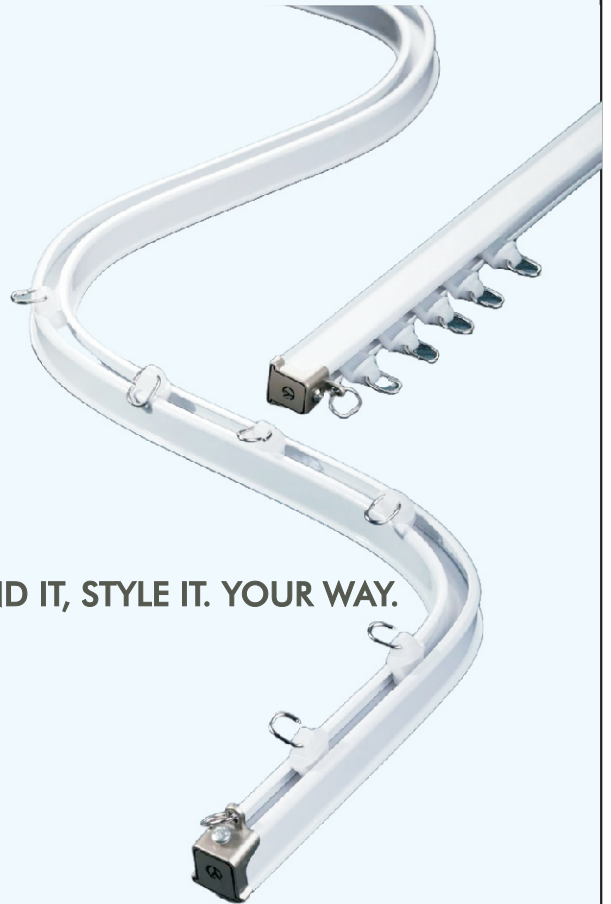

FLEXI TRACK

Manual Bending Premium Channel

BEND IT, STYLE IT. YOUR WAY.