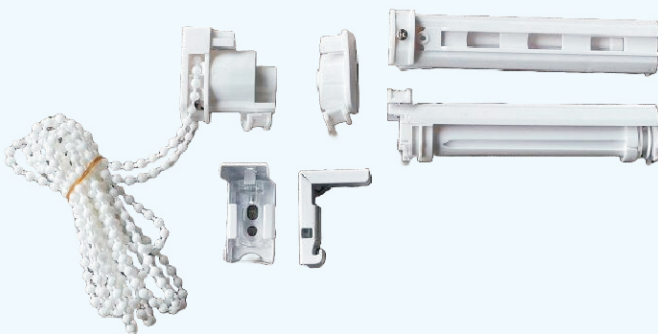

New Tubelight Set Heavy