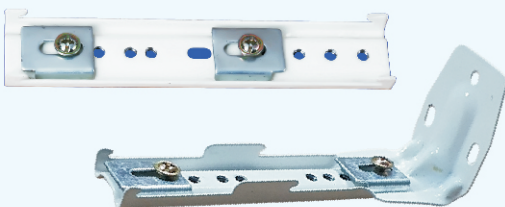

Jumbo Silent Track

Ivory

Antique

Rose Gold

Jumbo Blue Runner

Jumbo Ivory Runner

Colored Jumbo Bracket

Jumbo Bracket (#28)

Jumbo End Cap (Normal/Screw)

Universal Double Wall (Heavy)
Available in all colours

Universal Brackets
Available in all colours

Hospital Curtain Track

Runner (Pvc Hook/SS Hook)

Hospital Aluminum Set

Jointer