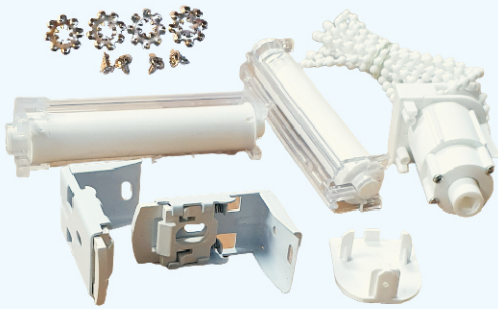

Motorized Overlapper

Connection Part

Blind Components

Roman Blinds Channel

Roman Long Pulley Set

Solid/Hollow Rod Inside

Roman Transparent Set

Double Roman Channel

Roman Black Set

Roman Spl Set (3 Pulley)

Roman O Ring

9MM Pipe (12Ft/15Ft)

**Roman Blackout Pipe
(Non-Stitch)**

Roman Cord Imported (0.9mm)

Roman Tubelight Channel

Tubelight Set Heavy