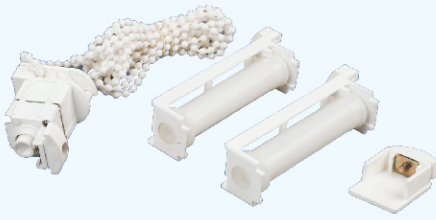

Motorized Overlapper

Connection Part

Blind Components

Roman Blinds Channel

Roman Long Pulley Set

Solid/Hollow Rod Inside

Roman Transparent Set

Double Roman Channel

Roman Black Set

Roman Spl Set (3 Pulley)

Roman O Ring

9MM Pipe (12Ft/15Ft)

**Roman Blackout Pipe
(Non-Stitch)**

Roman Cord Imported (0.9mm)

Roman Tubelight Channel

Tubelight Set Heavy