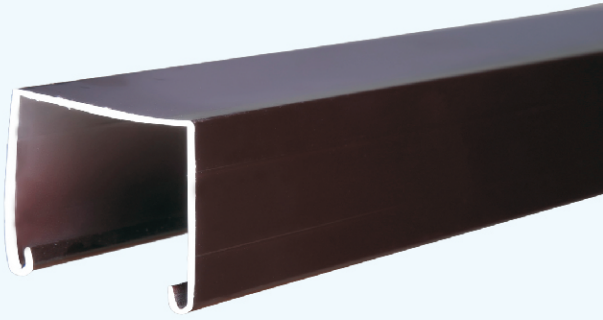

Runner-Spacer-Hanger

Operation and Bottom Chain

Master Runner

Cord Weight 01

Cord Weight 02

Cord Weight 03

WOOD VENETIAN BLINDS

VT-01