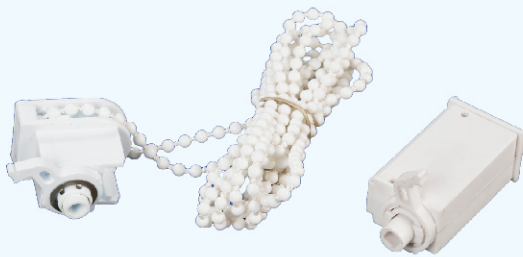

Tubelight Set Light

Roman Tubelight Channel (NEW)

New Tubelight Set Heavy

Roman One-Touch Channel

Roman One-Touch Set

Zebra Blinds

White

Ivory

Brown

Zebra Set (Light)

Zebra Set (Heavy)

Set of 4 (Model 1)

Set of 4 (Model 2)

Roller Blinds

Roller PVC Bottom

38mm Top Channel