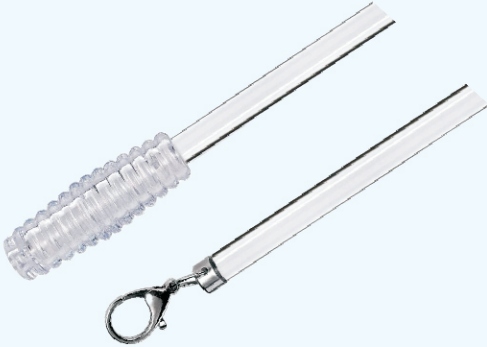

PVC J Hook

PVC S Hook

Ripple Universal Runner
(Compatible with ALL curtain tracks)

Blinds Control Chain
Multiple Sizes

L Bracket (All Sizes)

Bottom Weight Chain

Universal Double Wall (Heavy)
Available in All Colours

Universal Wall Bracket

Universal Ceiling Bracket

Adjustable Shower Rod

Available in
1.25 and 1.5m

CURTAIN WANDS

White

maple

teak

transparent

ROD BRACKETS

Long Bracket

Vista Bracket

SS Bracket
(Heavy, Med. & Light)

SS Double Long Bracket

Jaguar Bracket

Single/Double American

CURTAIN TAPES

Aluminum Eyelet Ring Tape

Hook Tape (1.4kg/1.6kg)

Tri-colour Tape

Tri-colour Tape with Hole

Plain Tape with Hole

Plain Tape

DR. SALENDER SINGH