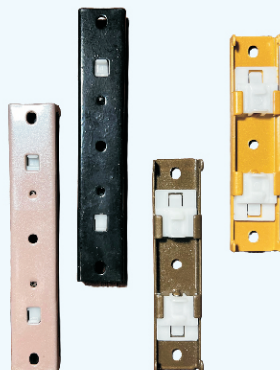

Ripple Ceiling/Wall Bracket

RJ Ripple Track

Ripple End Cap

Ripple Runner

Arabian Ripple-fold

Ripple Arabian Runner

Arabian Ripple Track

Universal Ripple-fold

Compatible with ALL type of Curtain Tracks like M Track, Jumbo Track, Deluxe track and many more models

Runner with Complimentary
Double Hook Carrier

Tape

Mega Deluxe Track

Electrophoresis
Colour
Coating

Rose Gold

Matte Grey

Matte Black

Champagne

Light Ivory

1.8kg/15 Ft

Deluxe Runner

Deluxe End Cap (Metal)

Ceiling Bracket

Wall Bracket

Double Ceiling

Double Wall

ultima Track

Electrophoresis
Colour
Coating

Rose Gold

Ivory

Mate Black