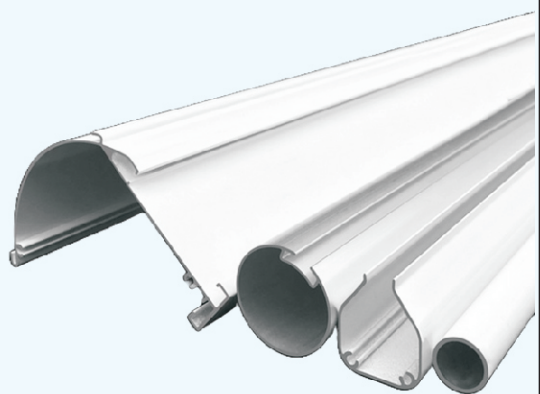

Brown

Zebra Set (Light)

Zebra Set (Heavy)

Set of 4 (Model 1)

Set of 4 (Model 2)

Roller Blinds

Roller PVC Bottom

38mm Top Channel

Roller Blinds Control Sets

Roller Set Light
3 Springs

Roller Set Black
4 Springs

Roller Set Heavy
3 Springs + Gear

Roller Set Heavy Square
4 Springs + Gear

Roller Bottom Rails

White

Ivory