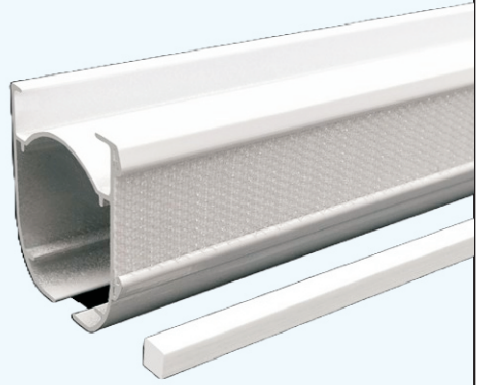

Motorized Overlapper

Connection Part

Blind Components

Roman Blinds Channel

Roman Long Pulley Set

Solid/Hollow Rod Inside

Roman Transparent Set

Double Roman Channel

Roman Black Set

Roman Spl Set (3 Pulley)

Roman O Ring

9MM Pipe (12Ft/15Ft)

**Roman Blackout Pipe
(Non-Stitch)**

Roman Cord Imported (0.9mm)

Roman Tubelight Channel

Tubelight Set Heavy