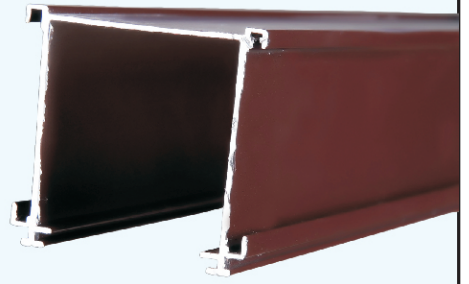

Runner-Spacer-Hanger

Operation and Bottom Chain

Master Runner

Cord Weight 01

Cord Weight 02

Cord Weight 03

WOOD VENETIAN BLINDS

VT-01