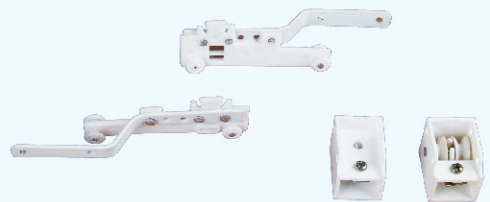

End Cap (Normal / With Hook)

M Track Magnet

M Ceiling/Wall Bracket

M Double Brackets

M Track Overlapper

M Runner (Heavy)

WEIGHT OPTIONS:

650GM/850GM/1KG/1.3KG
PER 15FT

CUSTOM LENGTH UP TO 16FT
AVAILABLE AGAINST ORDER

Jumbo Track

White

Ivory

Black

Jumbo Elbow

Jumbo Runner (Ivory/Blue)

Jumbo Bracket (#28)