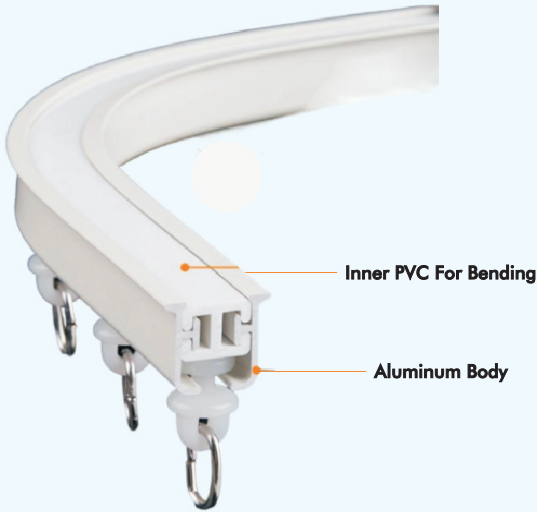

Champagne

Gold

850gm/15 Ft

Deluxe Runner

Deluxe End Cap (Metal)

Ceiling Bracket

Wall Bracket

Double Ceiling

Double Wall

FLEXI TRACK

Manual Bending Premium Channel

BEND IT, STYLE IT. YOUR WAY.

Flexi Metal End Cap

Flexi Runner

Flexi Ceiling and Wall Bracket

- PVC Infused Manual Bending Track
- 90 Degree plus bend can be done manually
- Track Weight : 1kg/15Ft
- Demo:
<https://shorturl.at/aim34>