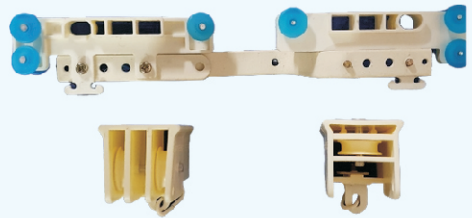

Jumbo Track Overlapper